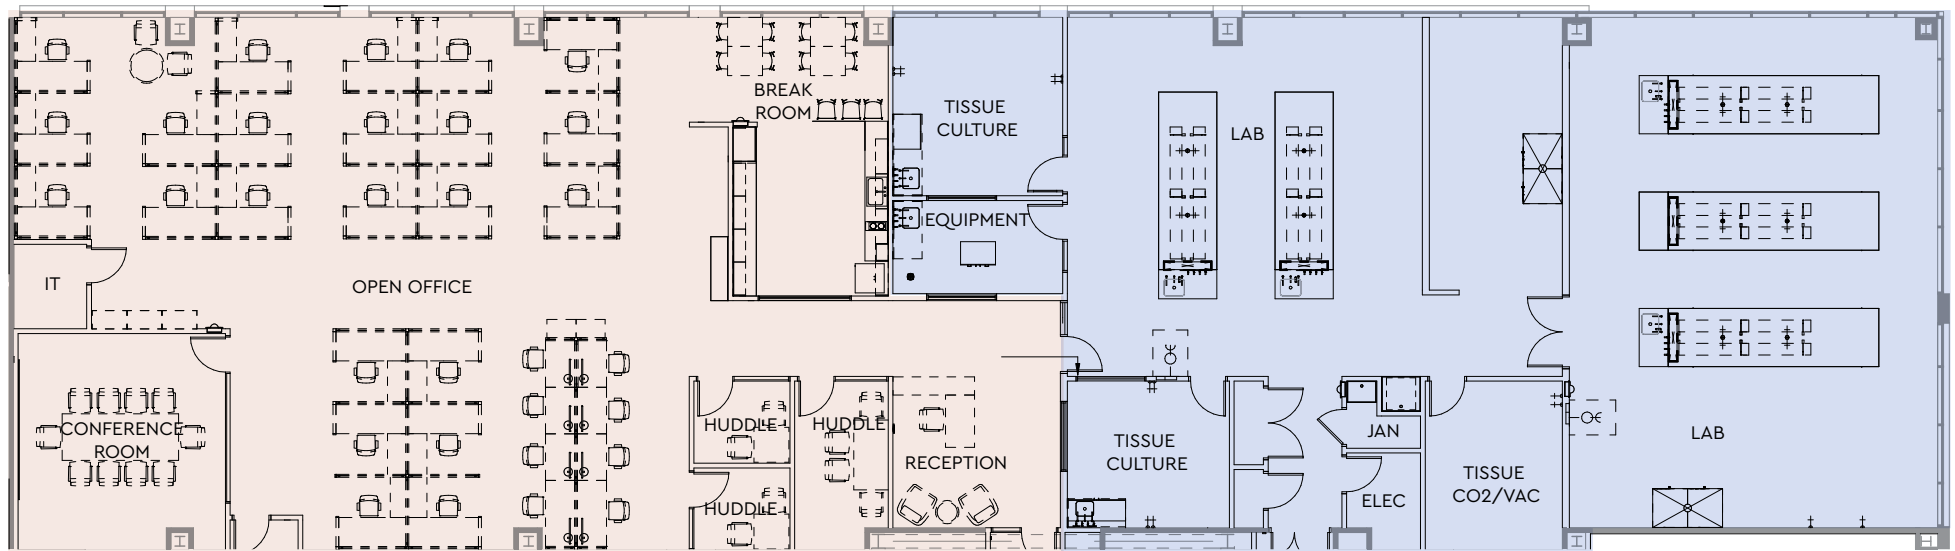

# ±8,836 SF | Third Floor Lab

6000 SHORELINE COURT, SSF

■ Lab    ■ Office

## Lab area includes:

- (2) Fume hoods
- Biology lab
- (3) Tissue culture suites

## Office area includes:

- Conference rooms
- Private Offices
- Open office area
- Break room