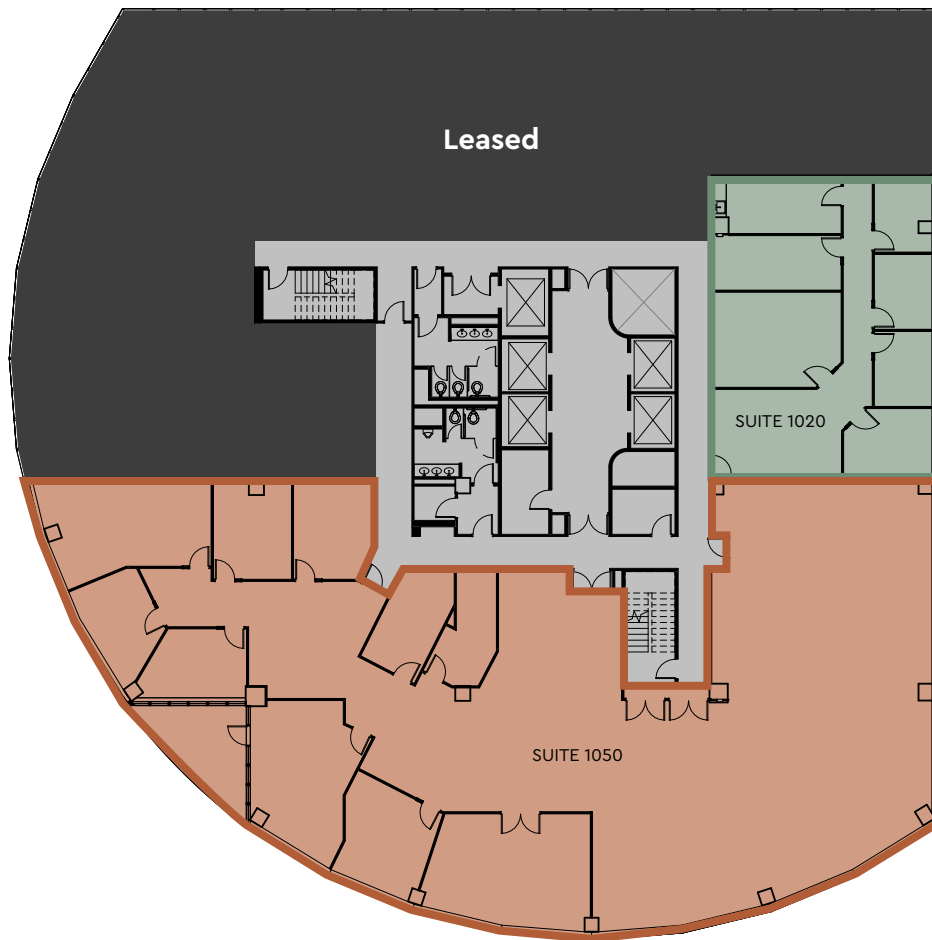

±11,184 SF | Tenth Floor

601 GATEWAY BLVD | SUITES 1020 & 1050

Suite 1020 ±2,028 SF

Suite 1050 ±9,156 SF
