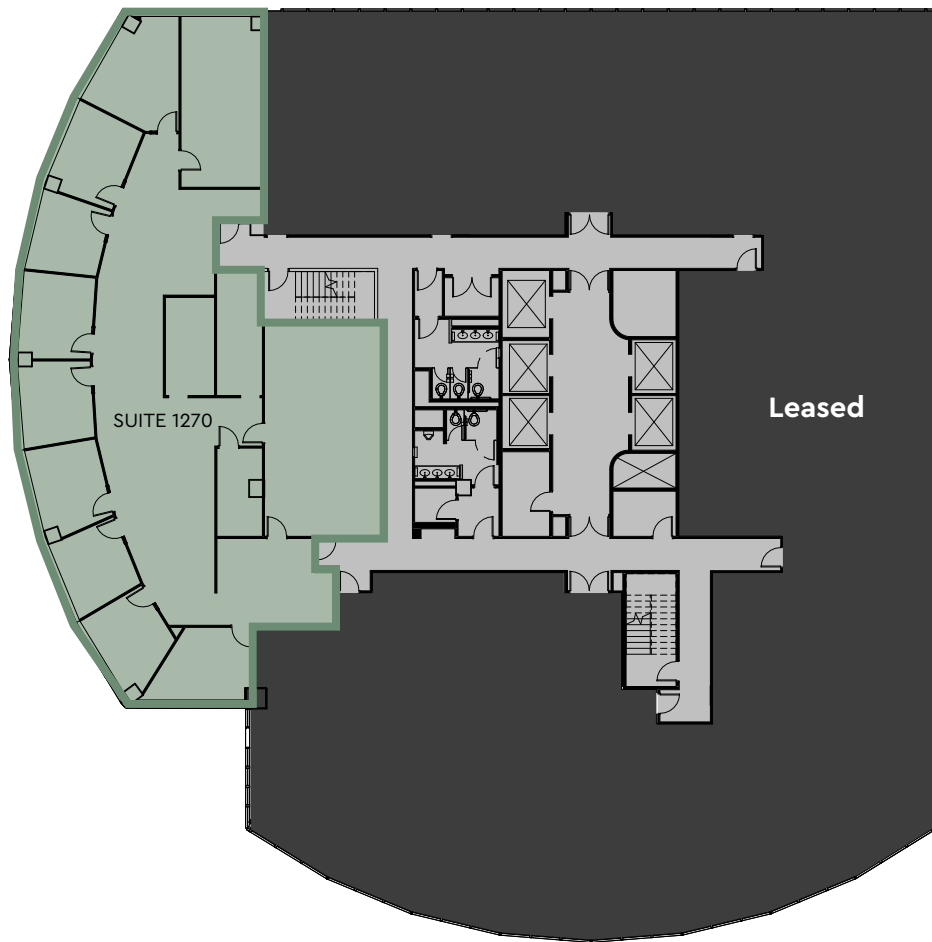

±5,557 SF | Twelfth Floor

601 GATEWAY BLVD | SUITE 1270

Suite 1270 ±5,557 SF
