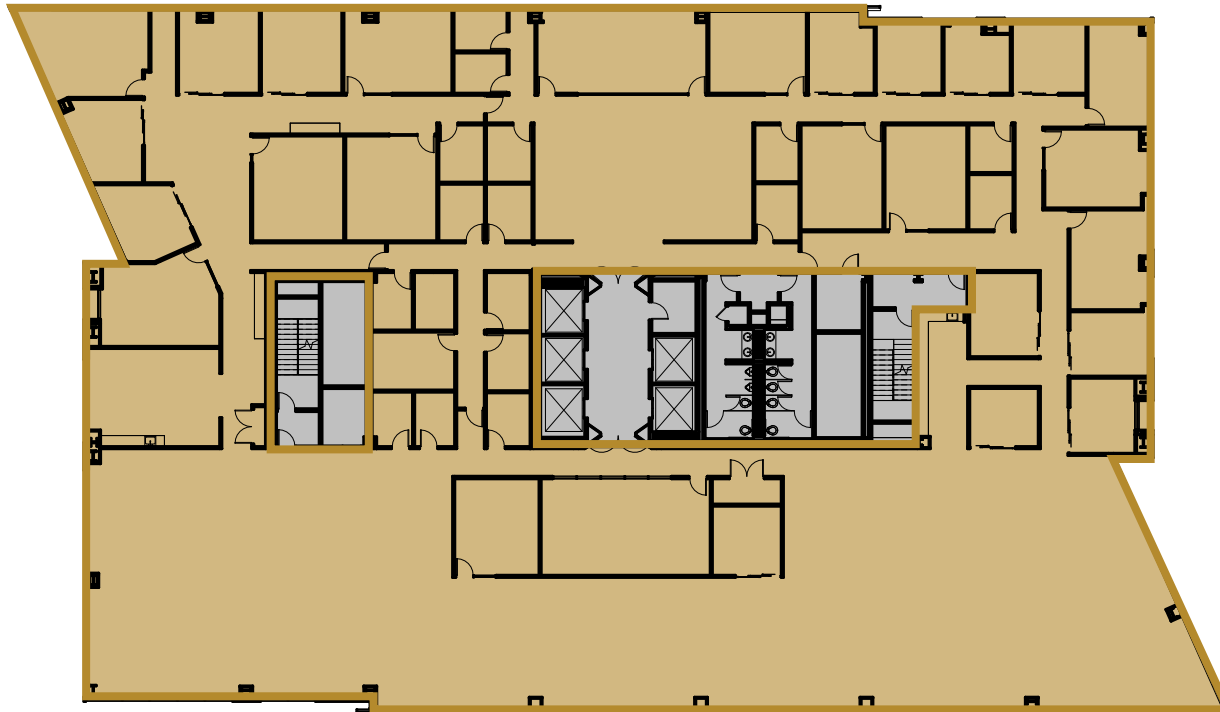

±24,768 SF | Sixth Floor

611 GATEWAY BLVD | SUITE 600

Suite 600

Full Floor Opportunity
