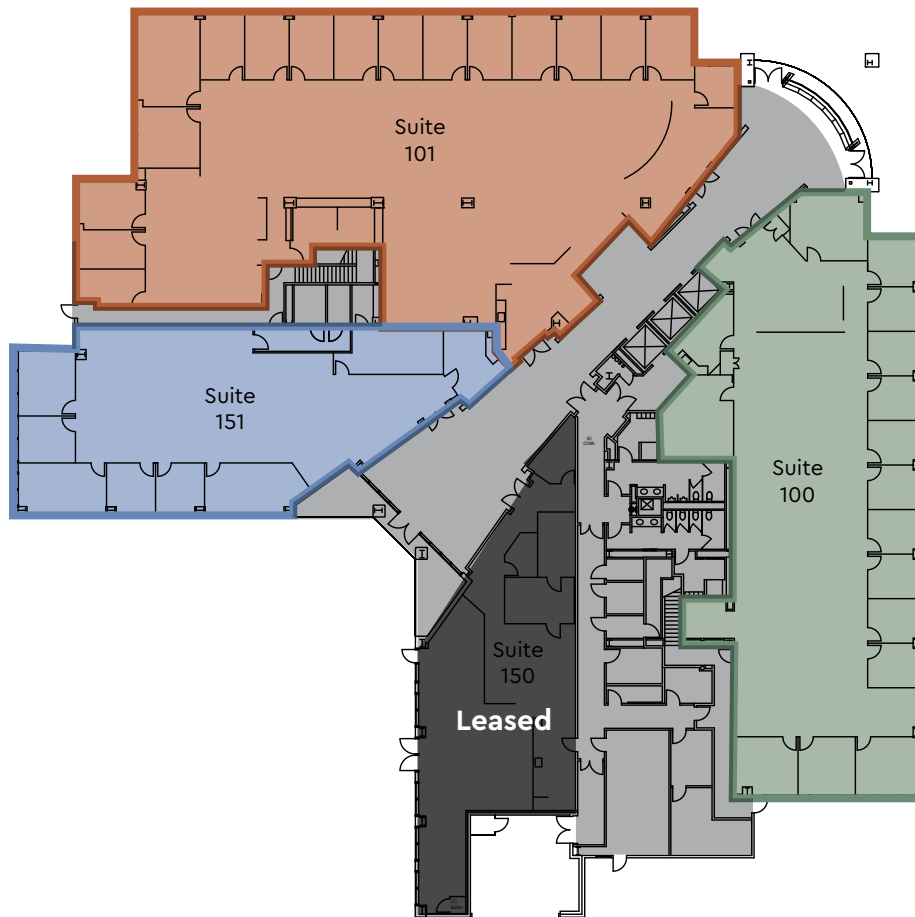

# ±20,955 SF | First Floor

701 GATEWAY BLVD | SUITES 100, 101 & 151

---

**Suite 100** ±7,017 SF

---

**Suite 101** ±9,655 SF

---

**Suite 151** ±4,293 SF