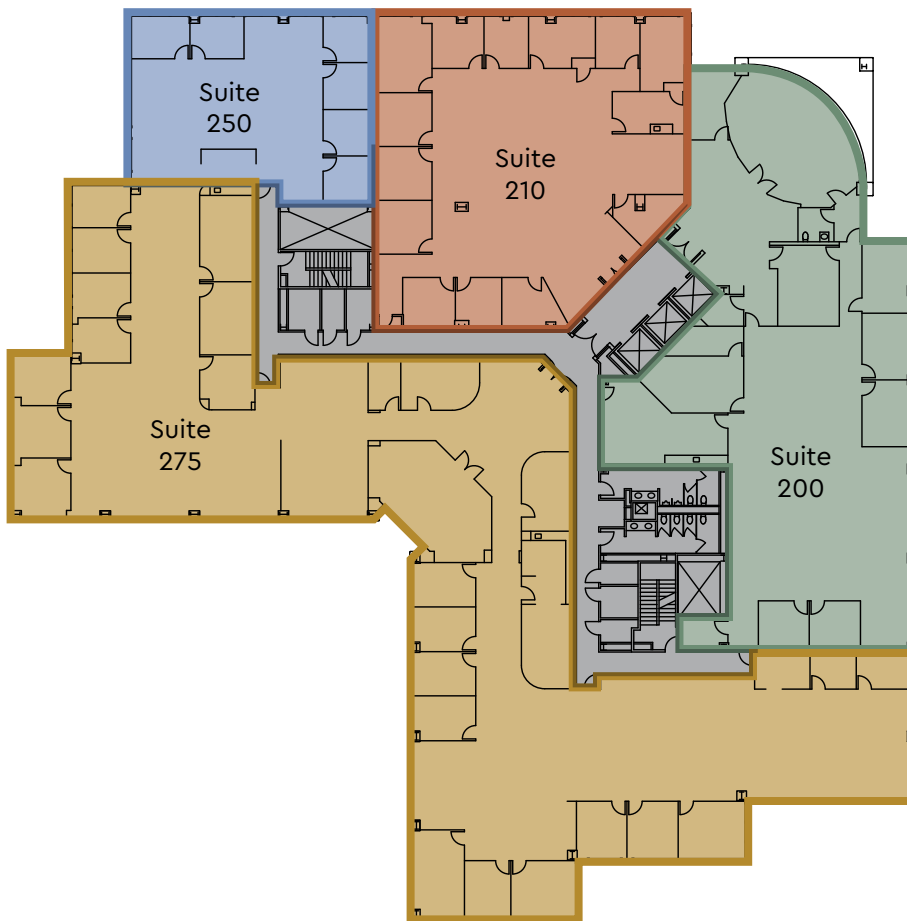

±29,155 SF | Second Floor

701 GATEWAY BLVD | SUITES 200, 210, 250 & 275

Suite 200 ±7,017 SF

Suite 210 ±5,283 SF

Suite 250 ±2,597 SF

Suite 275 ±14,168 SF
