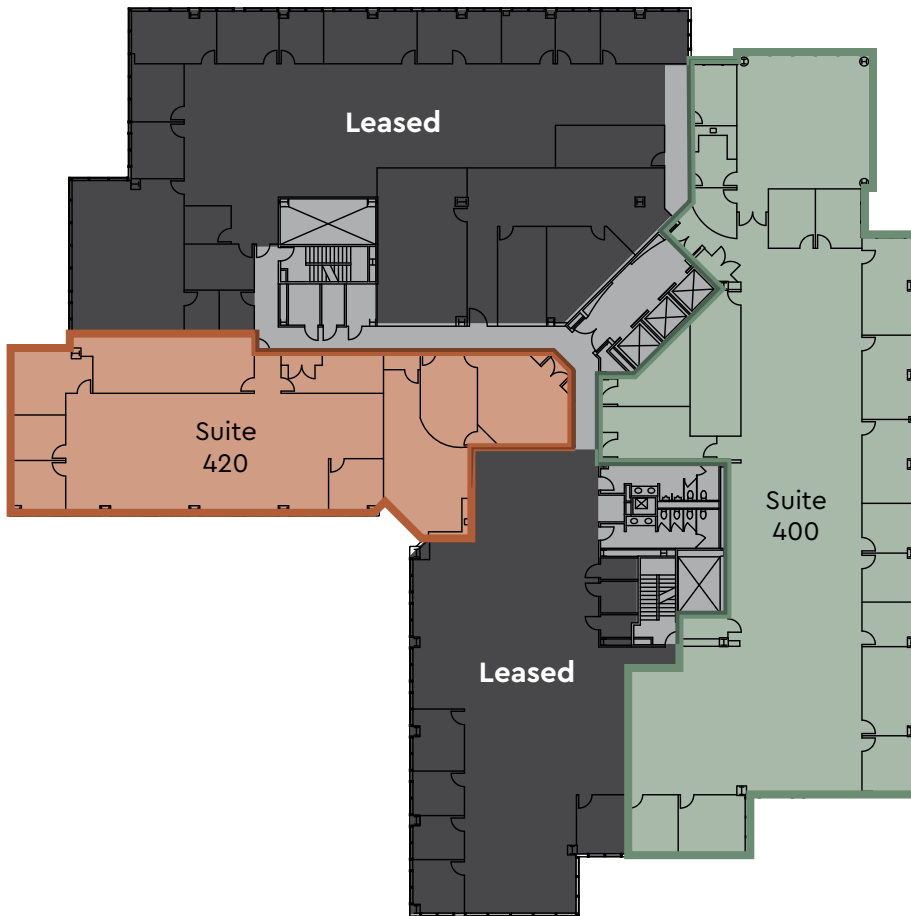

±15,645 SF | Fourth Floor

701 GATEWAY BLVD | SUITES 400 & 420

Suite 400 ±10,208 SF

Suite 420 ±5,437 SF
