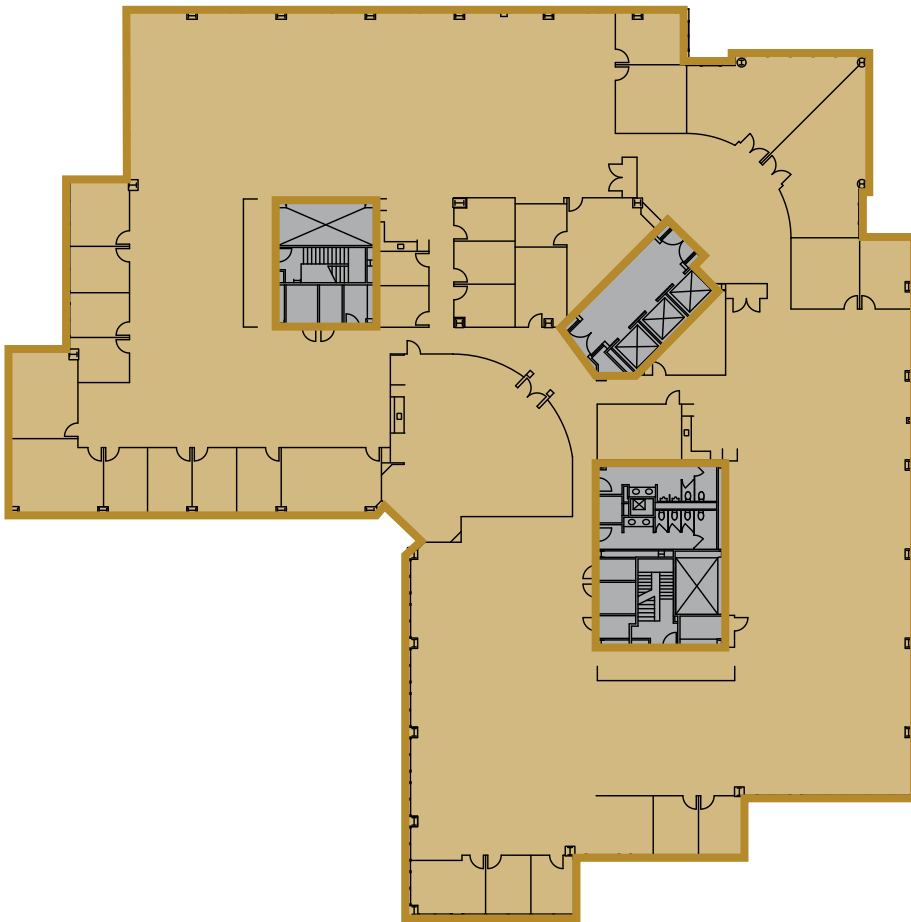

±29,470 SF | Sixth Floor

701 GATEWAY BLVD | SUITE 600

Suite 600

Full Floor Opportunity
