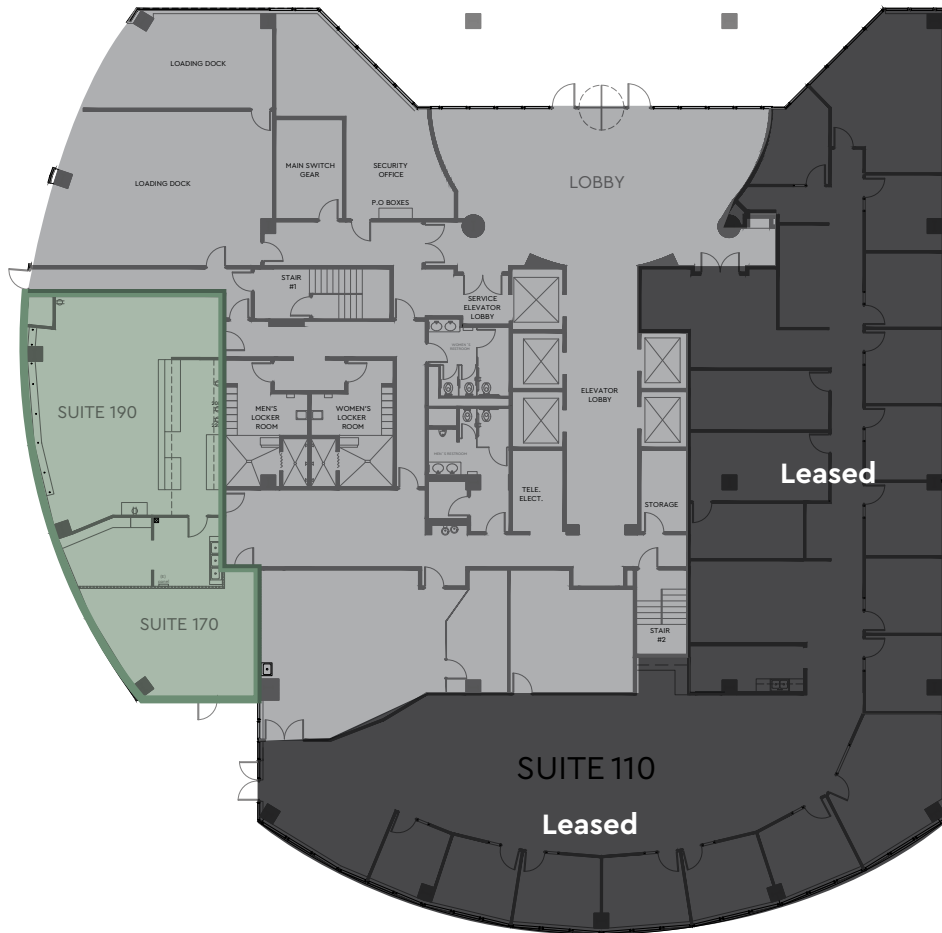

±2,919 SF | First Floor

601 GATEWAY BLVD | SUITE 110

Suite 190/170 ±1,744 SF
