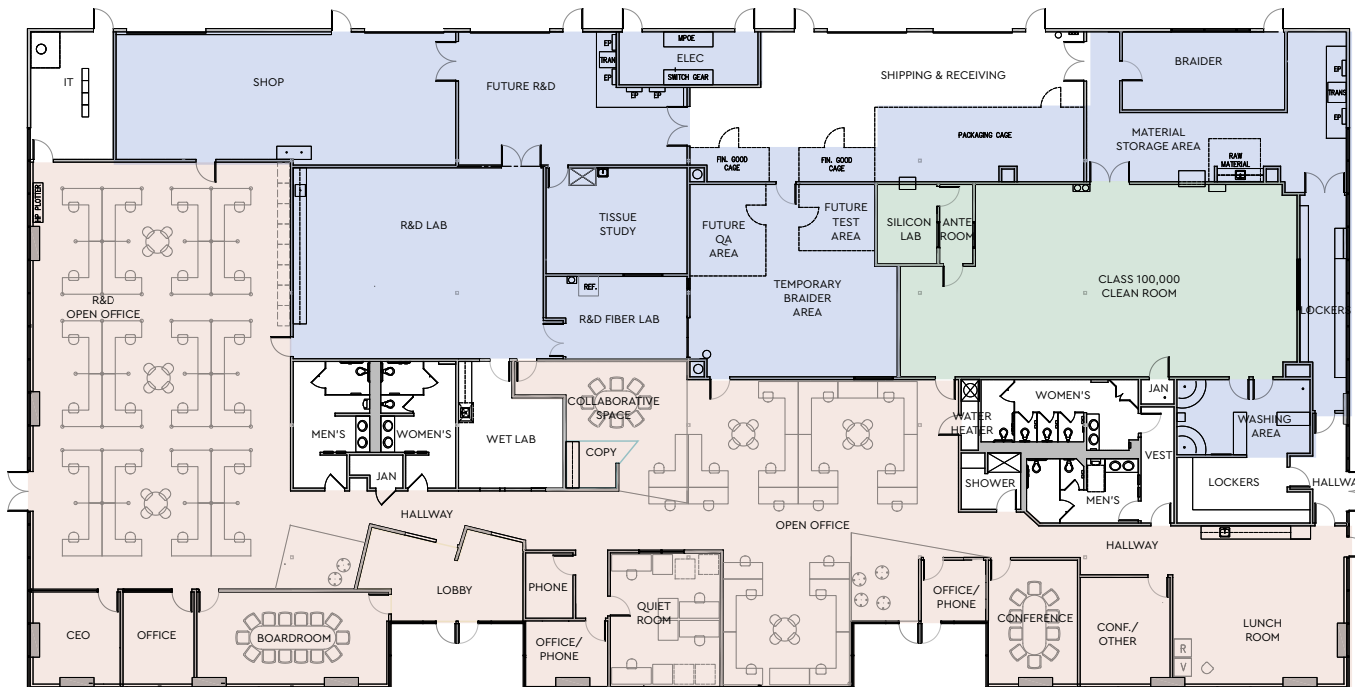

±21,863 SF | Full Building

400 CHESAPEAKE DR

■ Lab ■ Clean room ■ Office

Lab area includes:

- Tissue study room
- Class 100K clean room

Office area includes:

- (3) Conference rooms
- (5) Private Office/phone rooms
- Open office area
- Large R&D room
- Break room