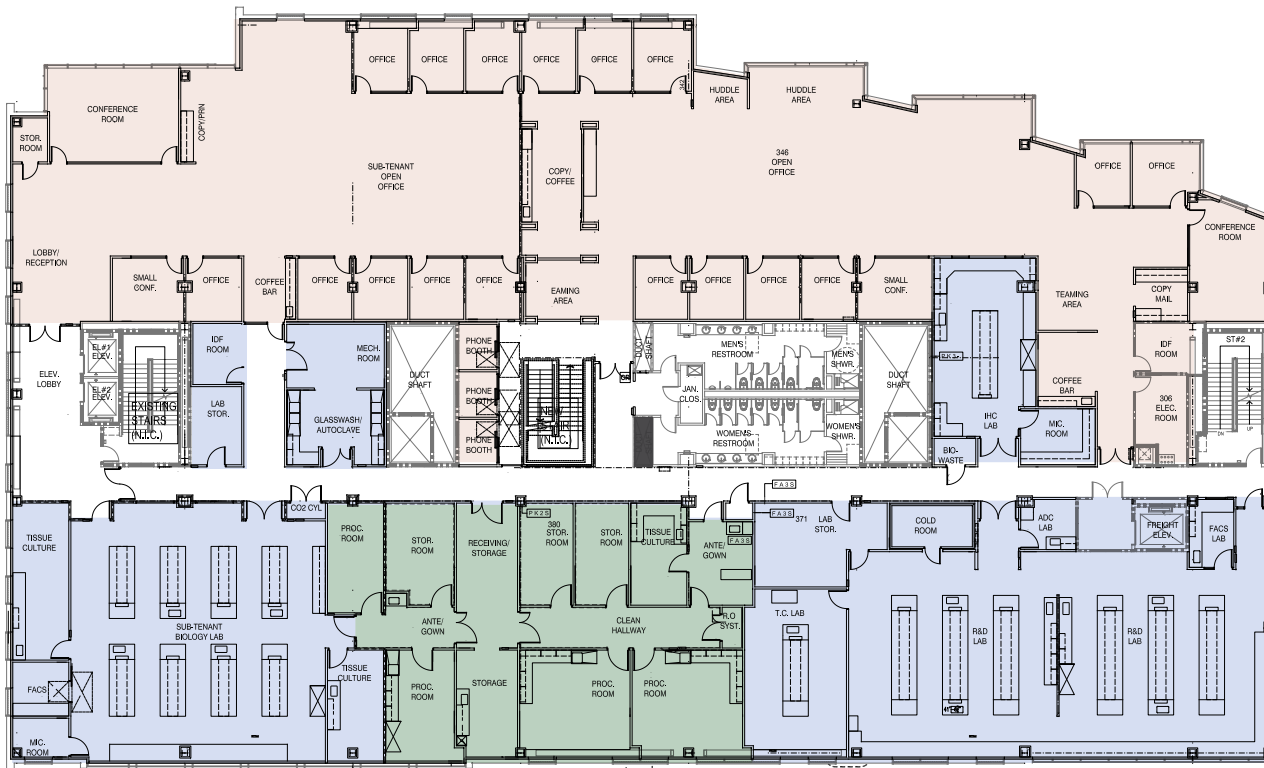

# ±38,087 SF | Third Floor

151 OYSTER POINT BLVD

■ Vivarium   ■ Lab   ■ Office

## Lab area includes:

- Biology lab
- Tissue culture suites
- Vivarium

## Office area includes:

- Interconnecting staircase
- Large conference rooms
- Private offices
- Open office area
- Break areas